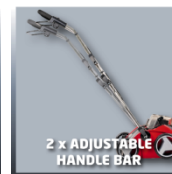

Features

- Member of the Power X-Change family, 2x18V batteries necessary
- Einhell Brushless Motor
- Ball-bearing spike drum with 16 stainless steel blades
- Central scarifying depth adjustment, 3 levels + parking position
- Foldable guide rail with quick-release levers
- Height-adjustable guide rail with quick-release levers
- Wide wheels exert less stress on the lawn
- Impact-resistant plastic housing
- Recommended for lawn areas up to 400 m² (depending on batteries)
- Supplied without battery and charger (available separately)
- Optional extensible with aerator roller and catch bag

Technical Data

- Max. running time (with 3.0 Ah)	15 min
- Working width	350 mm
- Number of knives	16 Pieces
- Wheel diameter front	175 mm
- Wheel diameter rear	152 mm
- Capacity of catch bag	28 L

Logistic Data

QUICK FASTENER

2 x ADJUSTABLE HANDLE BAR

3 x CENTRAL WORKING DEPTH ADJUSTMENT + TRANSPORT POSITION

MADE OF STAINLESS STEEL

EASY TO CHANGE

AVAILABLE ACCESSORIES

2x18V POWER

3x CENTRAL WORKING DEPTH ADJUSTMENT