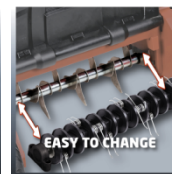

QUICK FASTENER

2 x ADJUSTABLE HANDLE BAR

3 x CENTRAL WORKING DEPTH ADJUSTMENT + TRANSPORT POSITION

MADE OF STAINLESS STEEL

EASY TO CHANGE

AVAILABLE ACCESSORIES

2x18V POWER

3x CENTRAL WORKING DEPTH ADJUSTMENT