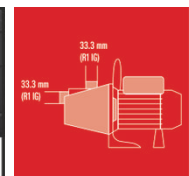

## Technical Data

- Mains supply	230 V   50 Hz
- Power	600 W
- Max. delivery capacity	3600 L/h
- Max. delivery height	40 m
- Max. pressure	4 bar
- Max. suction height	8 m
- Max. water temperature	35 °C
- Suction connection	33,3mm (R1 IG)
- Pressure connection	33,3mm (R1 IG)
- Power cord	1.5 m   H07RN-F

## Logistic Data

- Product weight	7.4 kg
- Gross weight single packaging	8.45 kg
- Dimensions single packaging	358 x 203 x 274 mm
- Pieces per export carton	1 Pieces
- Gross weight export carton	10.75 kg
- Dimensions export carton	360 x 200 x 265 mm
- Container quantity (20"/40"/40"HC)	1480   0   0

ON/OFF SWITCH

SEPARATE FILLER SCREW

CARRYING HANDLE

WATER DRAIN SCREW

CARRYING HANDLE

ROBUST

CONTROLLED