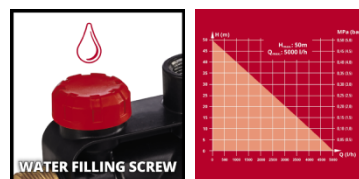

Logistic Data

- Product weight	9.77 kg
- Gross weight single packaging	11.1 kg
- Dimensions single packaging	465 x 245 x 320 mm
- Pieces per export carton	1 Pieces
- Gross weight export carton	11.2 kg
- Dimensions export carton	465 x 233 x 325 mm
- Container quantity (20"/40"/40"HC)	655 | 1210 | 1510