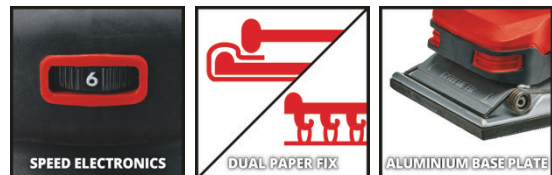

Technical Data

- Oscillating speed 14000-22000 min⁻¹
- Oscillating circuit 2.5 mm
- Sanding area 230x115 mm
- Sandpaper size hook and loop connection 230 x 115 mm
- Sandpaper size clamp-connection 280 x 115 mm