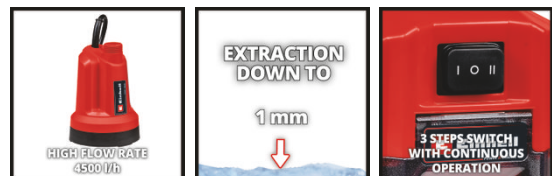

Einhell

EXPERT

POWER X-CHANGE

Cordless Clear Water Pump

GE-SP 18 LL Li (1x4,0Ah)

Item No.: 4181561

Ident No.: 21011

Bar Code: 4006825661828

Being a member of the PXC family, the Einhell GE-SP 18 LL Li (1x4.0Ah) clear water pump can be used with all batteries from the system series. The battery box has an integrated cable holder, and an impressive immersion depth is made possible by the long cable connection. The three-setting switch includes a continuous operation function. Thanks to its high-performance motor this pump achieves a high delivery rate. Suction in shallow water down to 1 mm is possible, leaving a surface that can be wiped dry. The high-quality pump housing is made of impact-resistant plastic. The hose connection is easily accessible on the top of the pump. One 18V battery is needed for operation. Delivery includes one 4.0 Ah PXC battery and a high-speed charger.

Features & Benefits

- A member of the Power X-Change family, 1x18V battery required
- Flexible battery box with integrated cable storage holder
- 3 steps switch with continuous operation
- Long cable connection for greater immersion depth
- Powerful motor generates high flow rate
- Low level suction down to 1 mm
- High-quality pump housing made of impact-resistant plastic
- Easily accessible hose connection on top of the pump
- Supplied with 1x4,0 Ah battery and high-speed charger

Technical Data

- Max. delivery height 8 m
- Max. delivery capacity 4500 L/h
- Max. immersion depth 4 m
- foreign particle size 1 mm
- Max. pressure 0.8 bar
- Max. water temperature 35 °C
- Connection pressure side 33,3mm (G1 AG)