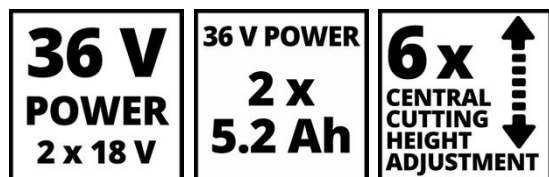

Logistic Data

- Gross weight (kg)	21.46
- Product weight (kg)	17.23
- Dimensions single packaging	903 x 474 x 419 mm
- Pieces per export carton	1 Pieces
- Gross weight export carton	20.98 kg
- Dimensions export carton	910 x 470 x 420 mm
- Container quantity (20"/40"/40"HC)	150 | 315 | 378