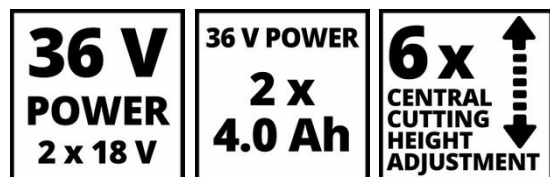

Logistic Data

- Gross weight (kg)	21.65
- Product weight (kg)	17.38
- Dimensions single packaging	900 x 480 x 420 mm
- Pieces per export carton	1 Pieces
- Gross weight export carton	19 kg
- Dimensions export carton	850 x 470 x 420 mm
- Container quantity (20"/40"/40"HC)	155 | 325 | 390