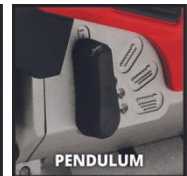

Features & Benefits

- Member of the Power X-Change family, 1x 18 V battery required
- Brushless motor – more power and longer running time
- PurePOWER brushless – 10-year motor warranty after registration
- T-style handle for easy tool guidance over head
- Impressively smooth-running for precise cuts
- Switchable pendulum stroke for fast cuts
- Speed electronics for optimal tool control
- Tool-free saw blade attachment
- Dust blow-off function for best view of the working area
- LED light to illuminate the cutting area
- Cutting line indicator for precise cuts
- Locking switch for continuous operation
- Aluminium inner housing and base plate for reduced vibrations
- Plastic shoe cover protects delicate workpieces
- Rip fence for precise, straight cuts
- Incl. chip tear protection for tear-free cuts
- Softstart for high levels of safety and protection of the motor
- Dust extraction with 90° angle – optimal hose position
- Hexagon key included for angle adjustment
- Incl. 3x jigsaw blades for wood
- Supplied without battery and charger (sold separately)