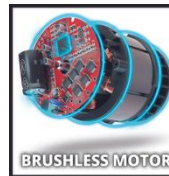

Einhell

PROFESSIONAL

Cordless Jig Saw

TP-JST 18/135 Li BL - Solo

Item No.: 4321265

Ident No.: 21012

Bar Code: 4006825670486

The Einhell Professional cordless jigsaw TP-JST 18/135 Li BL is part of the combinable Power X-Change family. The device is powered by a PurePOWER brushless motor for more power and longer runtime. After online registration, there is a 10-year warranty on the motor. The special T-Style handle ensures optimal guidance of the saw even overhead. The cordless jigsaw creates cuts up to 135 mm deep in wood and 10 mm in steel as well as oblique cuts up to 45° and is equipped with speed electronics, a cutting line indicator, a tool-free saw blade holder and a softstart function. Delivery with 3x jigsaw blades for wood, but without battery or charger.

Features & Benefits

- Member of the Power X-Change family, 1x 18 V battery required
- Brushless motor – more power and longer running time
- PurePOWER brushless – 10-year motor warranty after registration
- T-style handle for easy tool guidance over head
- Impressively smooth-running for precise cuts
- Switchable pendulum stroke for fast cuts
- Speed electronics for optimal tool control
- Tool-free saw blade attachment
- Dust blow-off function for best view of the working area
- LED light to illuminate the cutting area
- Cutting line indicator for precise cuts
- Locking switch for continuous operation
- Aluminium inner housing and base plate for reduced vibrations
- Plastic shoe cover protects delicate workpieces
- Rip fence for precise, straight cuts
- Incl. chip tear protection for tear-free cuts
- Softstart for high levels of safety and protection of the motor
- Dust extraction with 90° angle – optimal hose position
- Hexagon key included for angle adjustment
- Incl. 3x jigsaw blades for wood
- Supplied without battery and charger (sold separately)